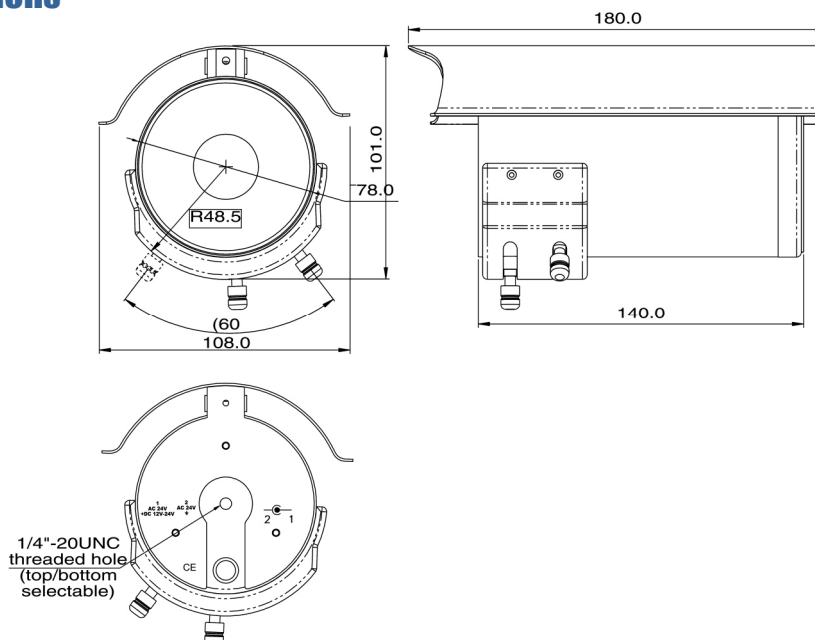

### 1/3" Color High Resolution Outdoor Waterproof Vari-focal Camera

#### Camera Dimensions

**Model Specifications**

Model	SC-8719-DVF
Description	1/3" Color High Resolution Waterproof Vari-Focal Camera
Pick up Element	Panasonic D5 CCD Image Sensor
Number of Pixels	<NTSC> 768 (H) x 494 (V) <PAL> 752 (H) x 582 (V)
Back Light Compensation	ON
Lens	Auto Iris Vari-Focal Lens (DC Drive)
Auto Electronics Shutter	ON
Auto White Balance	ON
ALC	ON
AGC	ON
Sync. Mode	Internal Sync.
Scanning System	2:1 Interlace
Resolution	550 TV Lines
S/N Ratio	More than 48dB
Gamma Characteristic	0.45
Minimum illumination	0.5 Lux, F1.4
Horizontal Sync. Frequency	<NTSC> 15.734 KHz <PAL> 15.625 KHz
Video Output	1.0 Vp-p, 75 ohm
Power Source	AC/DC(12~24)V (Switching Power)
Power Consumption	3.6W
Operating Temperature	-10°C to +60°C
Lens Amount	C/CS Mount
Shutter Control	<NTSC> 1/60-1/100,000 sec. <PAL> 1/50-1/100,000 sec.
Dimension	180 (L) x108 (W) x 101 (H) mm
Net Weight	1.0kg
Ext. Model	SC-8719BVF / with Manual Iris Vari-Focal Lens