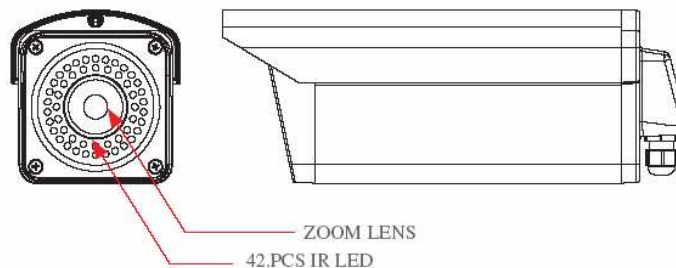

Model Specifications

Image Device	1/4" Color CCD	
Pixel	NTSC: 380,000. pixels / PAL: 440,000. pixels	
Sync-Sync	Internal / External	
LENS	22 times Optical Lens	27 times Optical Lens
	f=3.9mm to 85.8mm	f=3.25mm to 88mm
Digital Zoom	352 times Digital Zoom	270 times Digital Zoom
Image Angle		
Focus mode	Auto / Manual	Auto / Manual
H-Resolution	More than 480 TVL	More than 480 TVL
S/N noise rate	More than 48 Db	More than 50 Db
illumination	0.7 Lux	1.0 Lux Color mode/ 0.1Lux in B/W mode
WIDE DYNAMIC CONTROL	N/A	Option
WDR setup	N/A	Option, Activate, Not Activate, Auto
Electronic Shutter	Auto / Manual 1/60(50)~1/30,000.	
Preset points	8 preset points	
AGC Control	Auto/Manual (1Db~26Db Control)	
Transmission Distance	Single Coaxiable image + control 600 meter	
White Balance Control	5 Control Modes	
OSD display	Display all function Symbols on LCD screen	
Protection Level	IP 67	